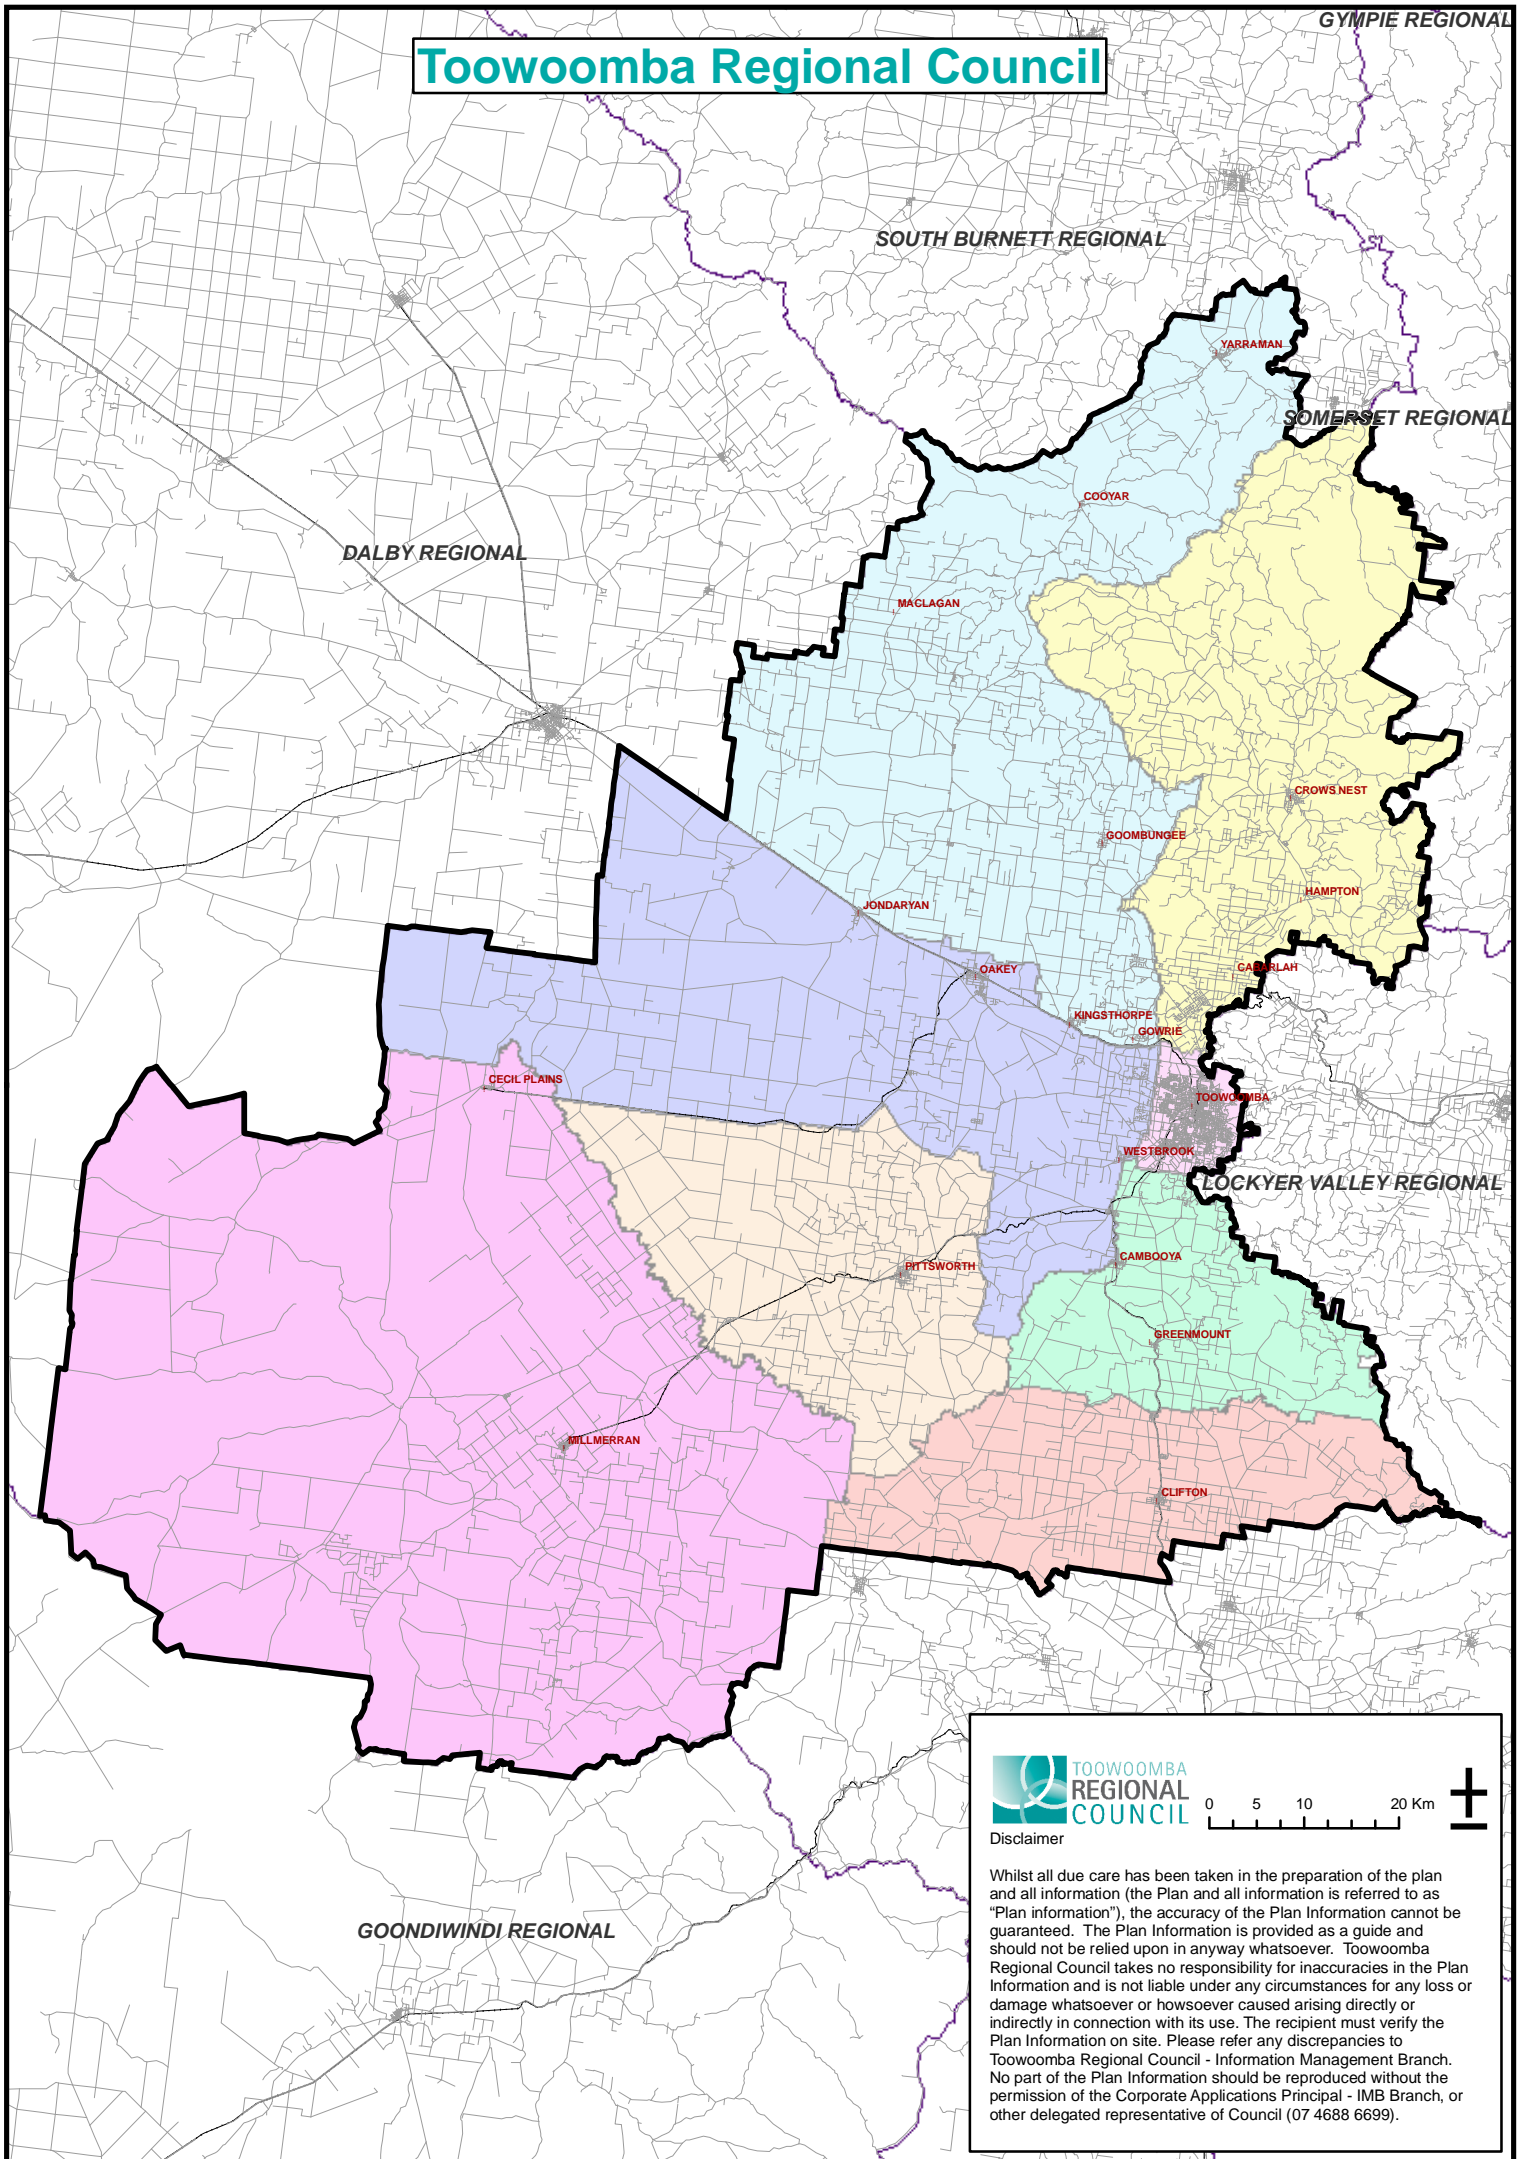

Toowoomba Regional Council

Disclaimer

Whilst all due care has been taken in the preparation of the plan and all information (the Plan and all information is referred to as "Plan information"), the accuracy of the Plan Information cannot be guaranteed. The Plan Information is provided as a guide and should not be relied upon in anyway whatsoever. Toowoomba Regional Council takes no responsibility for inaccuracies in the Plan Information and is not liable under any circumstances for any loss or damage whatsoever or howsoever caused arising directly or indirectly in connection with its use. The recipient must verify the Plan Information on site. Please refer any discrepancies to Toowoomba Regional Council - Information Management Branch. No part of the Plan Information should be reproduced without the permission of the Corporate Applications Principal - IMB Branch, or other delegated representative of Council (07 4688 6699).