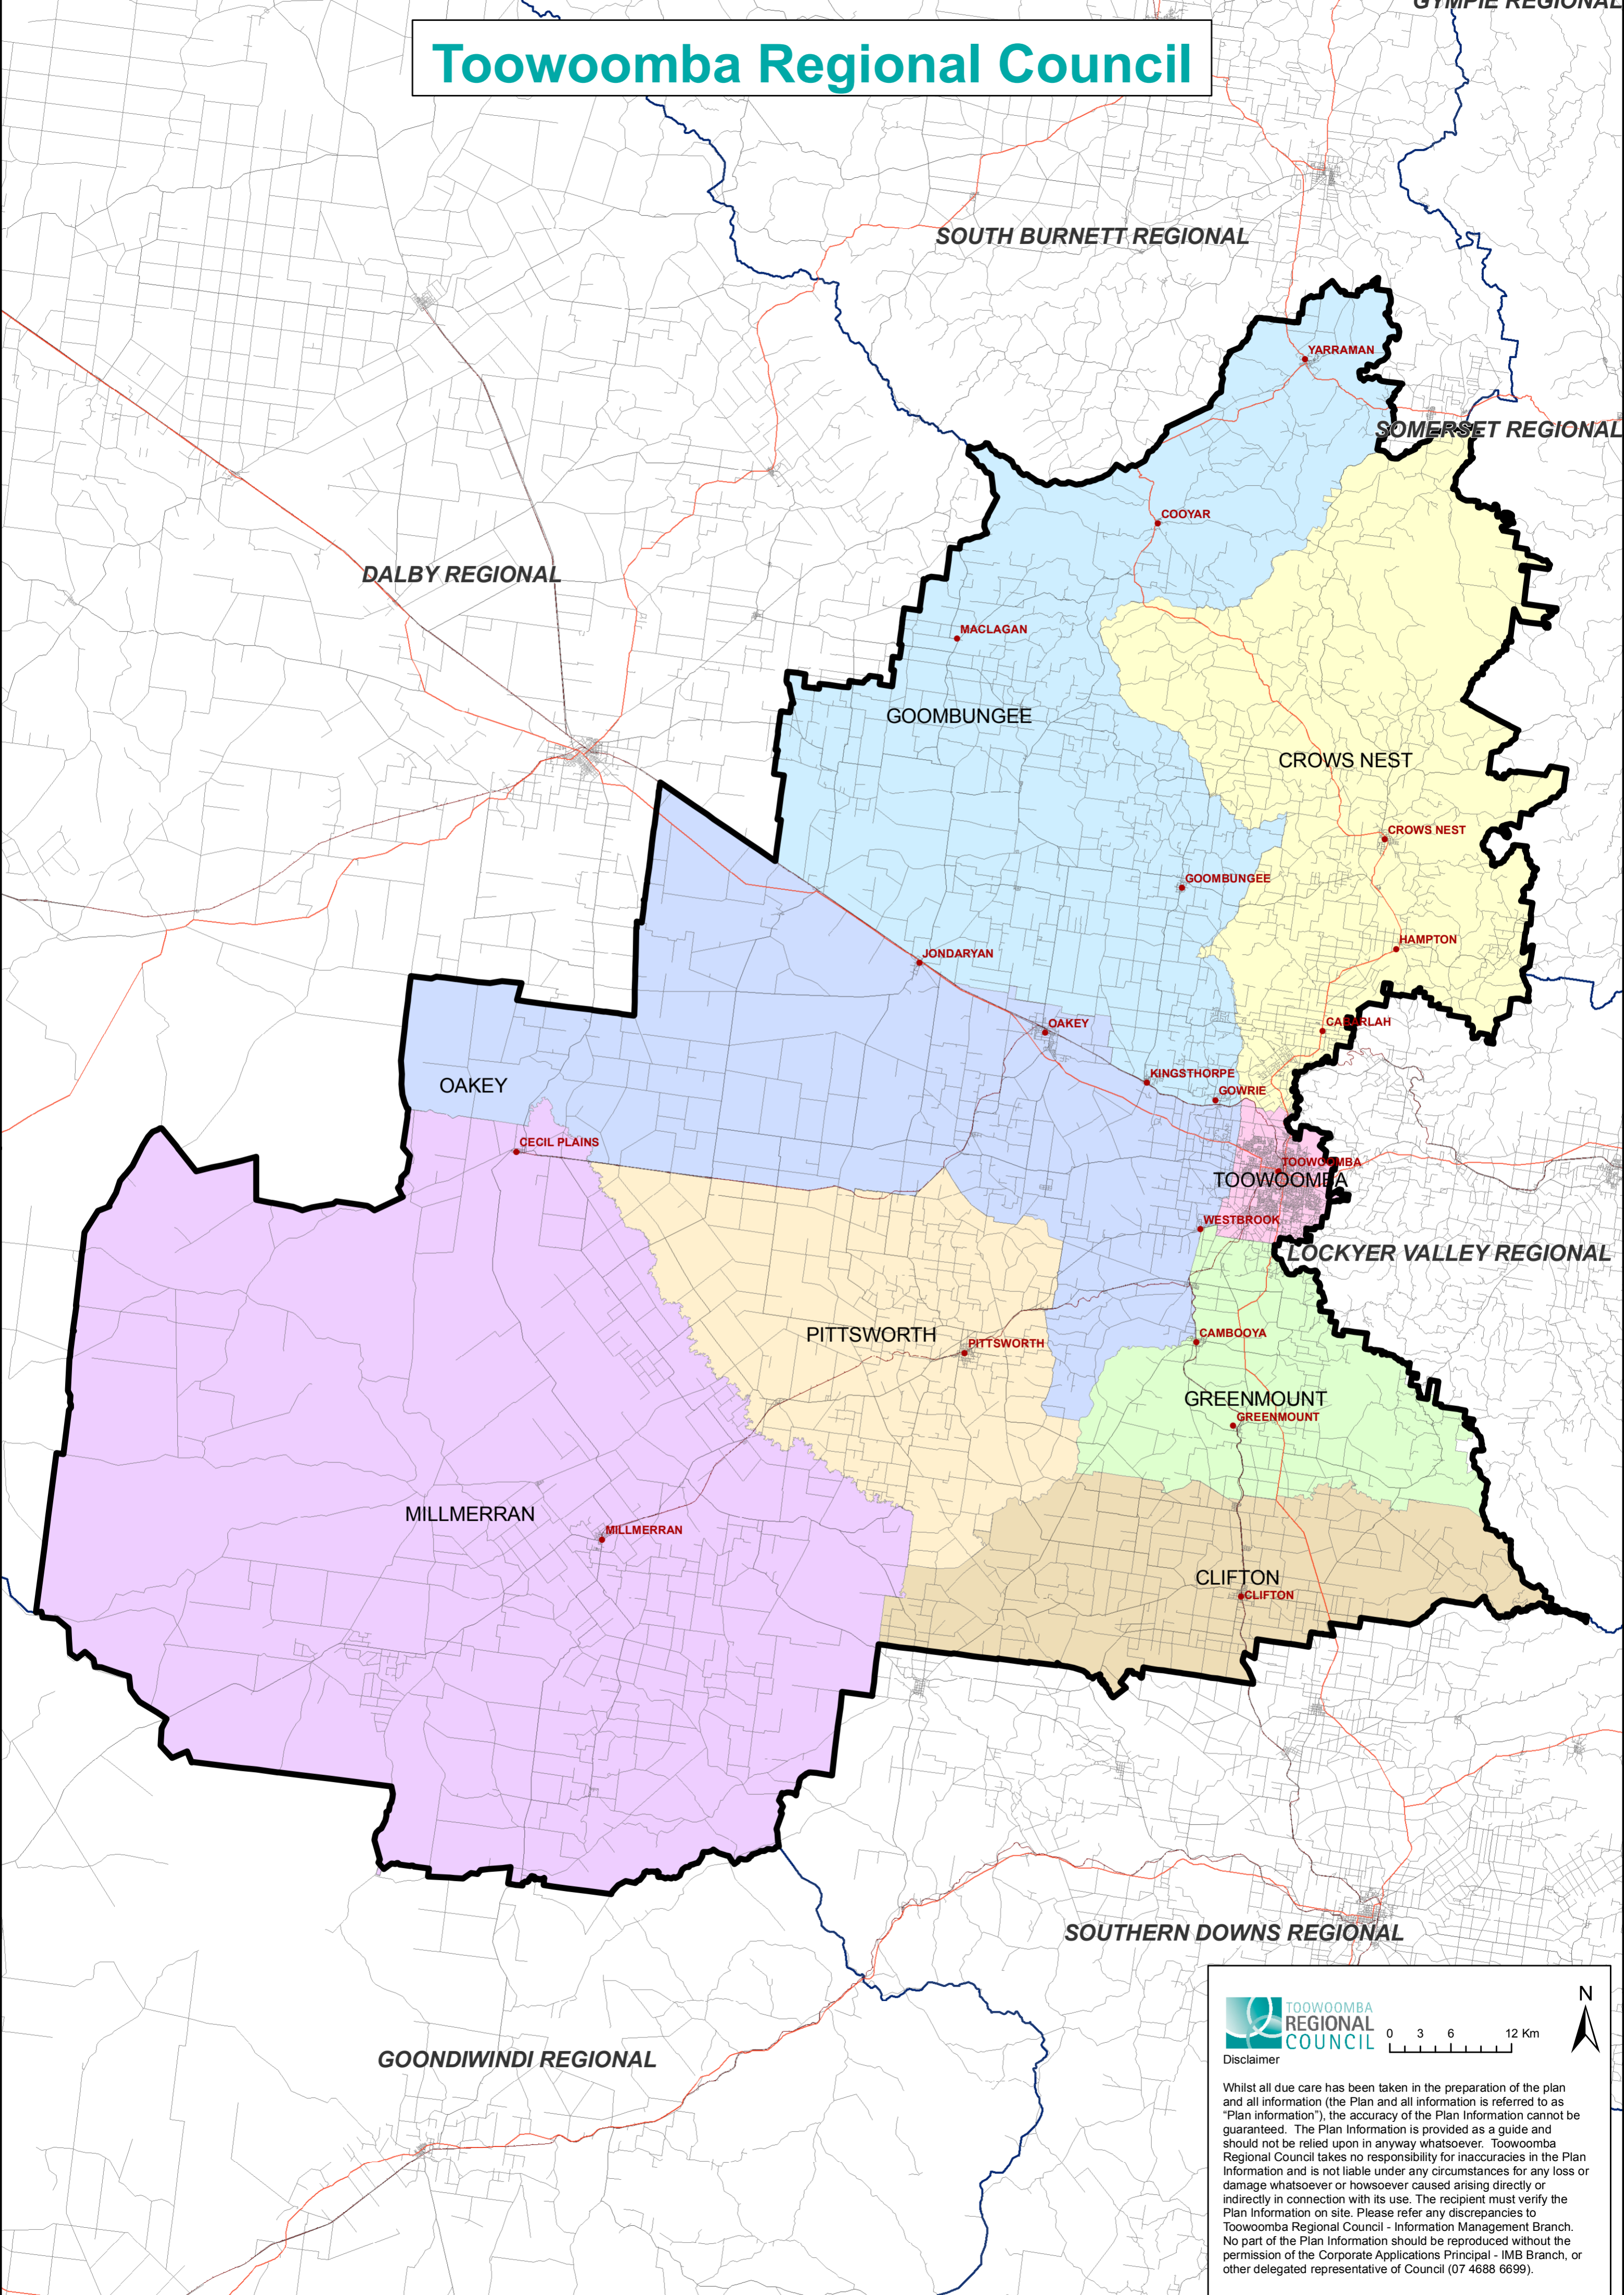

Toowoomba Regional Council

Disclaimer

Whilst all due care has been taken in the preparation of the plan and all information (the Plan and all information is referred to as "Plan information"), the accuracy of the Plan Information cannot be guaranteed. The Plan Information is provided as a guide and should not be relied upon in anyway whatsoever. Toowoomba Regional Council takes no responsibility for inaccuracies in the Plan Information and is not liable under any circumstances for any loss or damage whatsoever or howsoever caused arising directly or indirectly in connection with its use. The recipient must verify the Plan Information on site. Please refer any discrepancies to Toowoomba Regional Council - Information Management Branch. No part of the Plan Information should be reproduced without the permission of the Corporate Applications Principal - IMB Branch, or other delegated representative of Council (07 4688 6699).